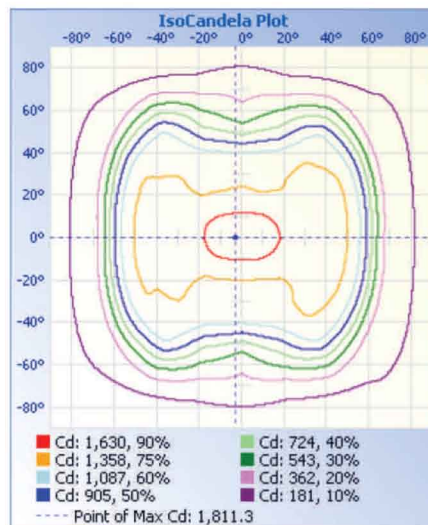

Mounts to landscape post or any 1/2" hub

Fully adjustable 1/2" threaded knuckle for aiming versatility

Easily mounts to 1/2" hub on weatherproof box

JOB NAME: _____

DATE: _____

TYPE: _____

DIMENSIONS:

8-1/2"(W) x 6"(H) x 1-4/5"(D) x 3-2/3"(K)

ELECTRICAL SPECIFICATIONS:

- Voltage: 120~277 volts, 60Hz AC
- Wattage: 50W
- Other wattages: 15W, 30W
- Power factor: .9~.97

LIGHTING SPECIFICATIONS:

- LED type/brand: Philips Lumileds LEDs
- Total lumens: 4900 and 5000lm
- Up to 100 lumens per watt
- Dimmable: No
- Color temperature: 3000K/ 5000K
- Color rendering index: 82 ~ 84
- Beam angle: 104°
- Operating temperature: -20°C (-4°F) to 40°C (104°F)
- 100% dip-tested under load

PHOTOMETRICS:

Spectral Power Distribution & Chromaticity Diagram

Illuminance Plots

Distance (ft)	Illuminance at a Distance	
	Center Beam fc	Beam Width
17.0ft	6.21 fc	33.8 ft 56.9 ft
34.0ft	1.55 fc	67.7 ft 113.7 ft
51.0ft	0.69 fc	101.5 ft 170.6 ft
68.0ft	0.39 fc	135.3 ft 227.4 ft
85.0ft	0.25 fc	169.1 ft 284.3 ft
102.0ft	0.17 fc	203.0 ft 341.1 ft

■ Vert. Spread: 89.7°
■ Horiz. Spread: 118.2°

Photometric Data

ISOCANDELA DIAGRAM

ISOLUX DIAGRAM