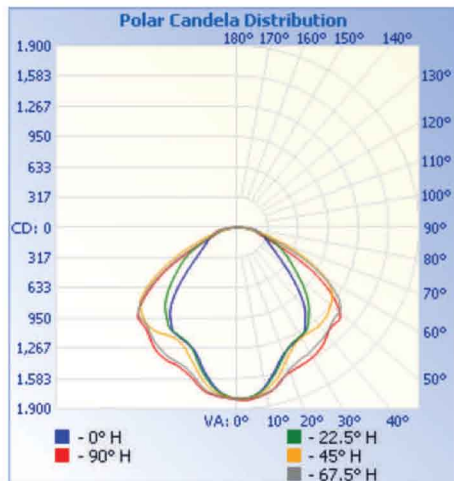

ELECTRICAL SPECIFICATIONS:

- Voltage: 120~277 volts, 60Hz AC
- Wattage: 50W
- Other wattages: 15W, 30W
- Power factor: .9~.97

LIGHTING SPECIFICATIONS:

- LED type/brand: Philips Lumileds LEDs
- Total lumens: 4900 and 5000lm
- Up to 100 lumens per watt
- Dimmable: No
- Color temperature: 3000K/ 5000K
- Color rendering index: 82 ~ 84
- Beam angle: 104°
- Operating temperature: -20°C (-4°F) to 40°C (104°F)
- 100% dip-tested under load

JOB NAME: _____

DATE: _____

TYPE: _____

LF3-WH-50CW-KN

LF3-WH-50WW-KN

LED Flood Lights 3 Series With Adjustable Knuckle

MODEL	WATTS	VOLTAGE	LUMENS	COLOR TEMP
LF3-WH-50CW-KN	50W	100~277V AC	5000 LM	5000K
LF3-WH-50WW-KN	50W	100~277V AC	4900 LM	3000K

PHOTOMETRICS:

Spectral Power Distribution & Chromaticity Diagram

Illuminance Plots

Distance (ft)	Illuminance at a Distance	
	Center Beam fc	Beam Width
17.0ft	6.21 fc	33.8 ft 56.9 ft
34.0ft	1.55 fc	67.7 ft 113.7 ft
51.0ft	0.69 fc	101.5 ft 170.6 ft
68.0ft	0.39 fc	135.3 ft 227.4 ft
85.0ft	0.25 fc	169.1 ft 284.3 ft
102.0ft	0.17 fc	203.0 ft 341.1 ft

■ Vert. Spread: 89.7°
■ Horiz. Spread: 118.2°

Photometric Data

ISOCANDELA DIAGRAM

ISOLUX DIAGRAM