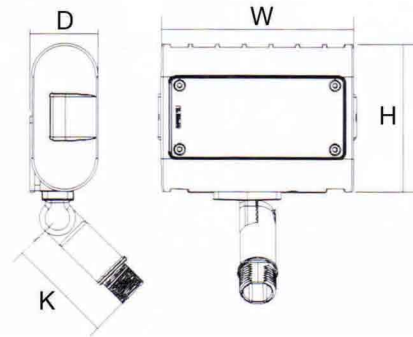

Mounts to landscape post or any 1/2" hub

Fully adjustable 1/2" threaded knuckle for aiming versatility

Easily mounts to 1/2" hub on weatherproof box

JOB NAME: _____

DATE: _____

TYPE: _____

DIMENSIONS:

8-1/2"(W) x 6"(H) x 1-4/5"(D) x 3-2/3"(K)