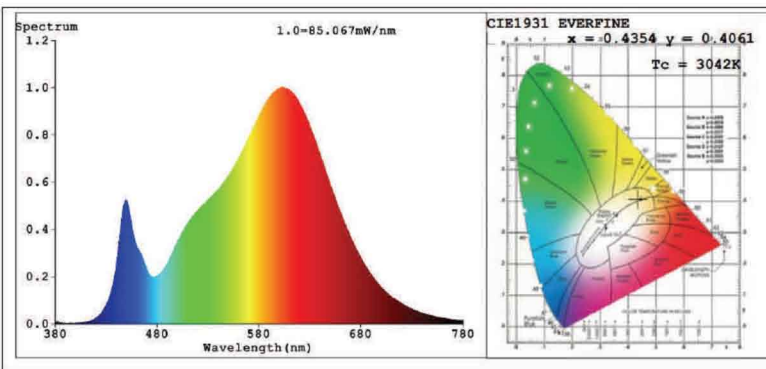

ELECTRICAL SPECIFICATIONS:

- Voltage: 120~277 volts, 60Hz AC
- Wattage: 50W
- Other wattages: 15W, 30W
- Power factor: .9~.97

LIGHTING SPECIFICATIONS:

- LED type/brand: Philips Lumileds LEDs
- Total lumens: 4900 and 5000lm
- Up to 100 lumens per watt
- Dimmable: No
- Color temperature: 3000K/ 5000K
- Color rendering index: 82 ~ 84
- Beam angle: 104°
- Operating temperature: -20°C (-4°F) to 40°C (104°F)
- 100% dip-tested under load

PHOTOMETRICS:

Spectral Power Distribution & Chromaticity Diagram

Illuminance Plots

Distance (ft)	Illuminance at a Distance	
	Center Beam fc	Beam Width
17.0ft	6.21 fc	33.8 ft 56.9 ft
34.0ft	1.55 fc	67.7 ft 113.7 ft
51.0ft	0.69 fc	101.5 ft 170.6 ft
68.0ft	0.39 fc	135.3 ft 227.4 ft
85.0ft	0.25 fc	169.1 ft 284.3 ft
102.0ft	0.17 fc	203.0 ft 341.1 ft

■ Vert. Spread: 89.7°
■ Horiz. Spread: 118.2°

Photometric Data

ISOCANDELA DIAGRAM

ISOLUX DIAGRAM